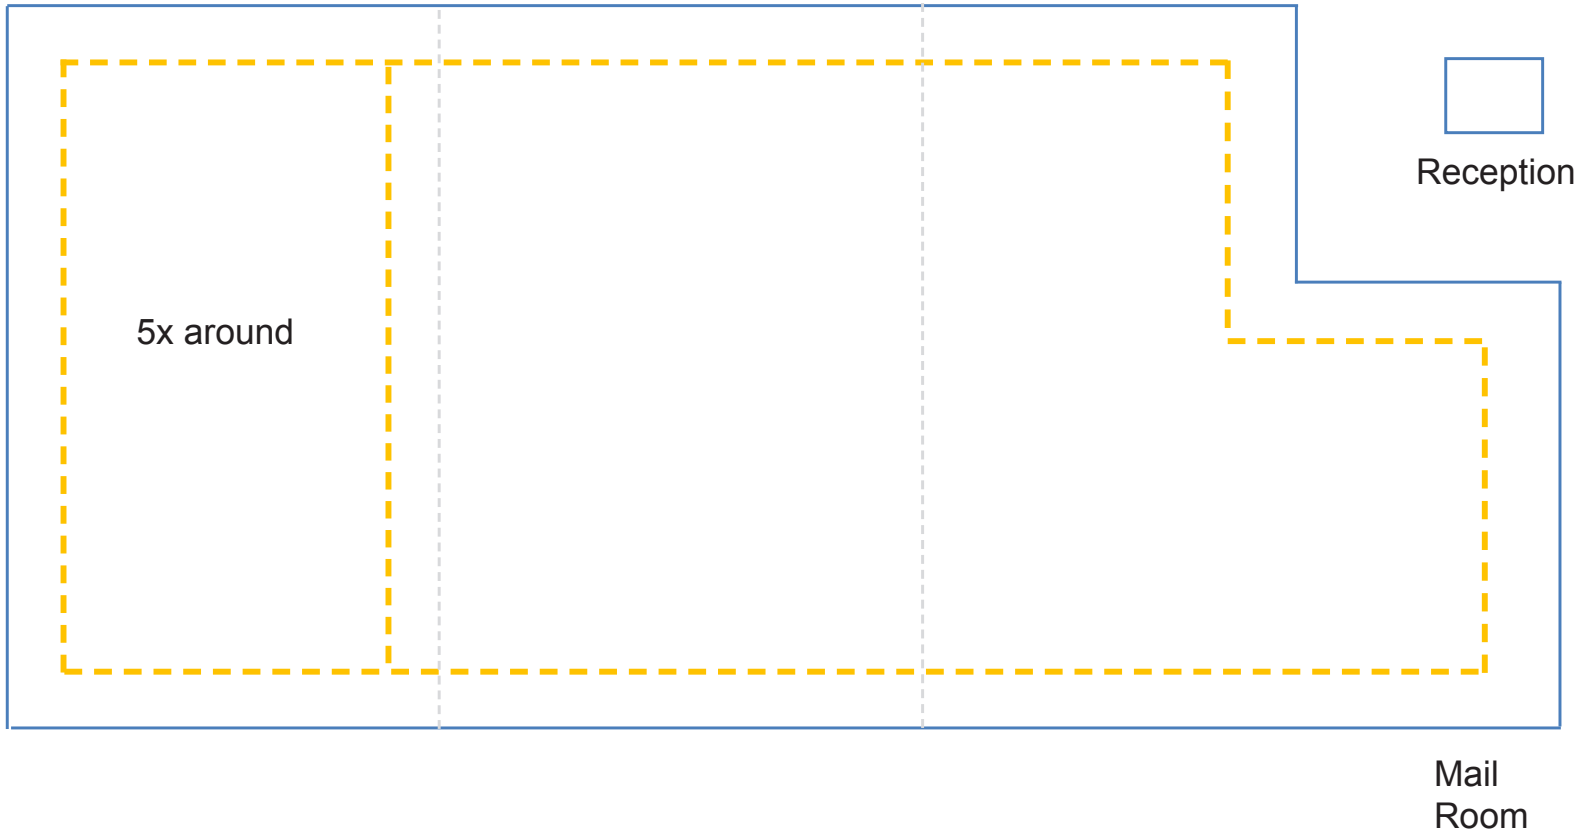

Walking Map

KMS ½ Building Indoor Route

Walk 5 times around short loop before continuing on toward the reception.

Distance
 .75 Miles